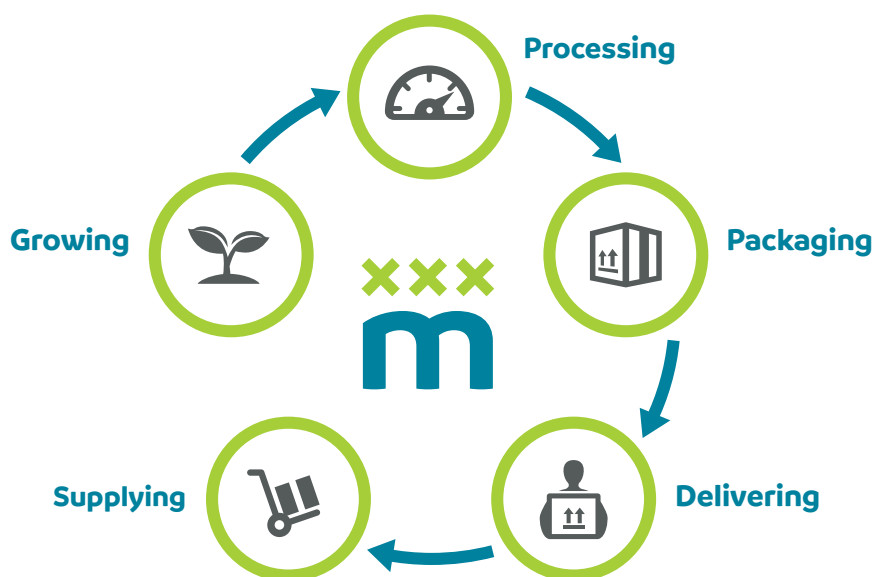

Your eye on the market since 1867

General information

Meelunie was founded in The Netherlands in 1867. Since then we have become a key global supplier in starches, sweeteners and proteins in more than 90 countries. Our brands are internationally recognised as a standard of excellence and reliability. With supply and distribution networks around the world, we are "Your eye on the market".

Our services

- Competitive prices
- Consistent quality & guaranteed supply
- Multiple origins sourcing
- Local support
- Market intelligence advisory
- Multiple logistic solutions
- Custom made financial solutions
- NON-GMO, GMP+ and Organic available

Our products

Starches

- Potato
- Tapioca
- Wheat
- Corn
- Pea

Sweeteners

- Glucose Syrup
- High Maltose Syrup
- Maltodextrin
- Dextrose
- Sorbitol

Proteins

- Potato
- Wheat
- Corn
- Soy
- Pea
- Sunflower
- Rapeseed

Other ingredients

- Potato Flakes
- Potato Granules
- Potato Blends
- Sweet potato meal
- Sugar beet pulp

The information contained in this leaflet is subject to change without notice and it should not be construed as any type of legal obligation.

Contact

Meelunie B.V. - Viñoly Tower, 18th floor, Claude Debussylaan 40, 1082 MD Amsterdam
P.O. Box 10102, 1001 EC Amsterdam, The Netherlands
+31 20 530 6530 | info@meelunie.com | www.meelunie.com